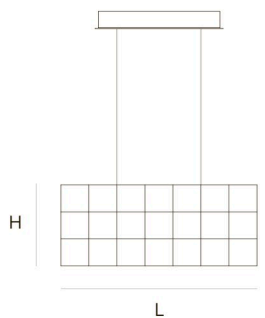

DIMENSIONS

L 87,5 cm 34,4 inch
H 37,5 cm 14,8 inch
W 39,5 cm 15,6 inch

CABLE LENGTH

Up to 200 cm 78,7 inch

FINISH

Nickel
Brass
Black Brass

TYPE.NR

● 11-8343-3E
● 11-8343-3-2E
● 11-8343-3-4E

CANOPY

L 60 cm 23,6 inch
H 6 cm 2,4 inch
W 20 cm 7,9 inch

LIGHTSOURCE
128x led E10, 12V/0.33W,
2600K, 2944 LM

4,5 15 97x49x51cm

STANDARD The fixture is supplied with lamps. Black canopy with cover plate in matching colour of the fixture. Leading and trailing edge dimmable. Nickel, natural brass or blackened natural brass. Brass will turn darker in time and can show stains.

OPTIONAL 3000K or 3500K led.