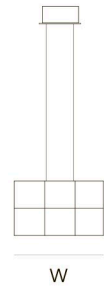

DIMENSIONS

Ø 30 cm 11,8 inch
H 10 cm 3,9 inch

LIGHTSOURCE

18x led E10, 12V/0.33W,
2600K, 414 LM

FINISH

Nickel
Brass
Black Brass

TYPE.NR

● 11-8365-1
● 11-8365-2
● 11-8365-4

CANOPY

Ø 14 cm 5,5 inch
H 4,5 cm 1,8 inch

1 3 34x34x34cm

STANDARD The fixture is supplied with lamps. Black canopy with cover plate in matching colour of the fixture. Leading and trailing edge dimmable. Nickel, natural brass or blackened natural brass. Brass will turn darker in time and can show stains.

DIMENSIONS

L 87,5 cm 34,4 inch
H 25 cm 9,8 inch
W 39,5 cm 15,6 inch

CABLE LENGTH

Up to 200 cm 78,7 inch

FINISH

Nickel
Brass
Black Brass

TYPE.NR

● 11-8343-1E
● 11-8343-2E
● 11-8343-4E