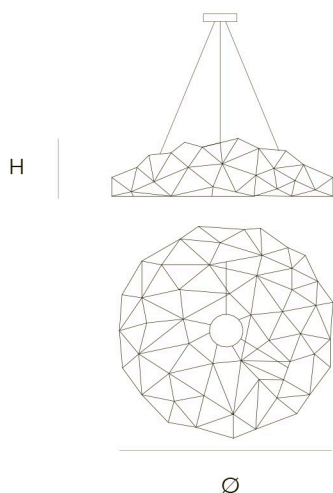

DIMENSIONS

Ø	200 cm	78,7 inch
H	35 cm	13,8 inch

CANOPY

Ø	30 cm	11,8 inch
H	5,5 cm	2,2 inch

CABLE LENGTH

Up to 200 cm 78,7 inch

LIGHTSOURCE

150x led E10, 12V/0,33W, 2600K, 3450 LM

FINISH

Nickel
Brass
Black Brass

TYPE.NR

● 11-8346-1 E
● 11-8346-2E
● 11-8346-4E

5	65	210x60x225cm

STANDARD The fixture is supplied with lamps. Black canopy with cover plate in matching colour of the fixture. Leading and trailing edge dimmable. Nickel, natural brass or blackened natural brass. Brass will turn darker in time and can show stains.

OPTIONAL Downlight led 2700K 12V – 3W.
3000K or 3500K led.