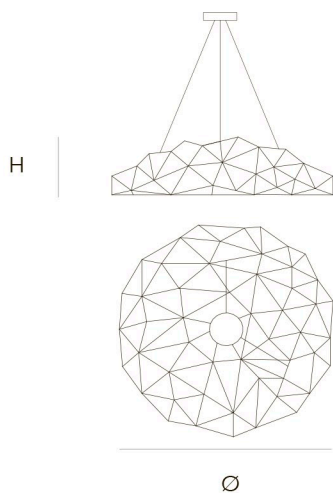

DIMENSIONS

L	200 cm	78,7 inch
H	40 cm	15,7 inch
W	50 cm	19,7 inch

CANOPY

Ø	20 cm	7,9 inch
H	5 cm	2,0 inch

CABLE LENGTH

Up to 200 cm 78,7 inch

LIGHTSOURCE

70x led E10, 12V/0,33W, 2600K, 1610 LM

FINISH

Nickel
Brass
Black Brass

TYPE.NR

● 11-8342-1E
● 11-8342-2E
● 11-8342-4E

2	5	65x50x200cm
2,5	3	34x34x17cm

STANDARD The fixture is supplied with lamps. Black canopy with cover plate in matching colour of the fixture. Leading and trailing edge dimmable. Nickel, natural brass or blackened natural brass. Brass will turn darker in time and can show stains.

DIMENSIONS

Ø	120 cm	47,2 inch
H	35 cm	13,8 inch

CANOPY

Ø	25 cm	9,8 inch
H	5,5 cm	2,2 inch

CABLE LENGTH

Up to 200 cm 78,7 inch

LIGHTSOURCE

65x E10, 12V/0,33W led, 2600K, 1495LM