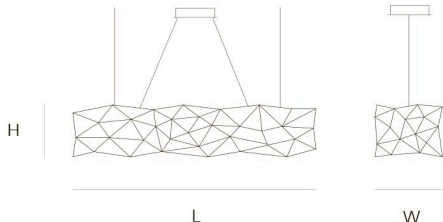

DIMENSIONS

L	150 cm	59,1 inch
H	40 cm	15,7 inch
W	50 cm	19,7 inch

CANOPY

Ø	20 cm	7,9 inch
H	5 cm	2,0 inch

CABLE LENGTH

Up to 200 cm 78,7 inch

LIGHTSOURCE

55x led E10, 12V/0.33W, 2600K, 1265 LM

FINISH

Nickel
Brass
Black Brass

TYPE.NR

● 11-8341-1
● 11-8341-2
● 11-8341-4

2	10	65x50x200cm
2,5	3	60x30x25cm

STANDARD The fixture is supplied with lamps. Black canopy with cover plate in matching colour of the fixture. Leading and trailing edge dimmable. Nickel, natural brass or blackened natural brass. Brass will turn darker in time and can show stains.

OPTIONAL Downlight led 2700K 12V – 3W.
3000K or 3500K led.

UNIVERSE 180 by Jan Pauwels

All the stars of the universe captured in one fixture. Random placed E10 light bulbs and tiny metal rods are the only two basic elements of this light fixture. They give the fixture its structure and shape. Every Universe is handmade, the E10 lamps are placed randomly, making every model unique. (see model Cosmos for the version with led circuit boards)