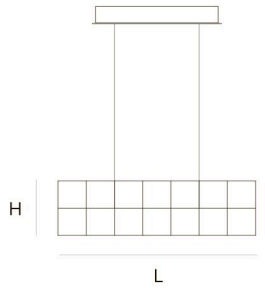

DIMENSIONS

L 87,5 cm 34,4 inch
H 25 cm 9,8 inch
W 39,5 cm 15,6 inch

CABLE LENGTH

Up to 200 cm 78,7 inch

FINISH

Nickel
Brass
Black Brass

TYPE.NR

● 11-8343-1E
● 11-8343-2E
● 11-8343-4E

CANOPY

L 60 cm 23,6 inch
H 6 cm 2,4 inch
W 20 cm 7,9 inch

LIGHTSOURCE
96x led E10, 12V/0.33W,
2600K, 2208 LM

4 15 97x49x51cm

STANDARD The fixture is supplied with lamps. Black canopy with cover plate in matching colour of the fixture. Leading and trailing edge dimmable. Nickel, natural brass or blackened natural brass. Brass will turn darker in time and can show stains.

OPTIONAL 3000K or 3500K led.

UNIVERSE SQUARE TRIPLE by Jan Pauwels

Universe Square is structured but still harmonious. Modular placed E10 light bulbs and tiny metal rods are the only two basic elements of this light fixture. They give the fixture its structure and shape. (see model Cosmos Square for the version with led circuit boards)