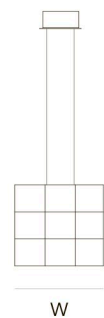

DIMENSIONS

L 87,5 cm 34,4 inch
H 25 cm 9,8 inch
W 39,5 cm 15,6 inch

CABLE LENGTH

Up to 200 cm 78,7 inch

FINISH

Nickel
Brass
Black Brass

TYPE.NR

● 11-8343-1E
● 11-8343-2E
● 11-8343-4E

CANOPY

L 60 cm 23,6 inch
H 6 cm 2,4 inch
W 20 cm 7,9 inch

LIGHTSOURCE
96x led E10, 12V/0.33W,
2600K, 2208 LM

4 15 97x49x51cm

STANDARD The fixture is supplied with lamps. Black canopy with cover plate in matching colour of the fixture. Leading and trailing edge dimmable. Nickel, natural brass or blackened natural brass. Brass will turn darker in time and can show stains.

DIMENSIONS

L 87,5 cm 34,4 inch
H 37,5 cm 14,8 inch
W 39,5 cm 15,6 inch

CABLE LENGTH

Up to 200 cm 78,7 inch

FINISH

Nickel
Brass
Black Brass

TYPE.NR

● 11-8343-3E
● 11-8343-3-2E
● 11-8343-3-4E