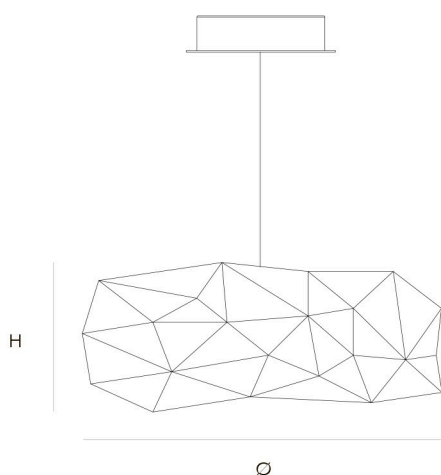

DIMENSIONS

Ø 30 cm 11,8 inch
H 10 cm 3,9 inch

CANOPY

Ø 14 cm 5,5 inch
H 4,5 cm 1,8 inch

CABLE LENGTH

Up to 200 cm 78,7 inch

LIGHTSOURCE

18x led E10, 12V/0.33W,
2600K, 414 LM

FINISH

Nickel
Brass
Black Brass

TYPE.NR

● 11-8345-1
● 11-8345-2
● 11-8345-4

1 3 34x34x34cm

STANDARD The fixture is supplied with lamps. Black canopy with cover plate in matching colour of the fixture. Leading and trailing edge dimmable. Nickel, natural brass or blackened natural brass. Brass will turn darker in time and can show stains.

OPTIONAL Downlight led 2700K 12V – 3W.
3000K or 3500K led.

UNIVERSE 80 by Jan Pauwels

All the stars of the universe captured in one fixture. Random placed E10 light bulbs and tiny metal rods are the only two basic elements of this light fixture. They give the fixture its structure and shape. Every Universe is handmade, the E10 lamps are placed randomly, making every model unique. (see model Cosmos for the version with led circuit boards)

DIMENSIONS

L 80 cm 31,5 inch
H 35 cm 13,8 inch
W 35 cm 13,8 inch

CANOPY

Ø 20 cm 7,9 inch
H 5 cm 2,0 inch

CABLE LENGTH

Up to 200 cm 78,7 inch

LIGHTSOURCE

35x led E10, 12V/0.33W,
2600K, 805 LM