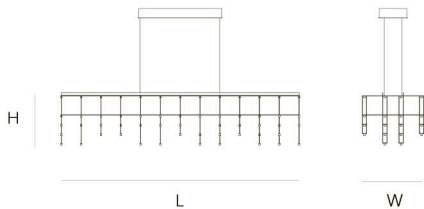

DIMENSIONS

L	150 cm	59,1 inch
H	30,5 cm	12,0 inch
W	40 cm	15,7 inch

CANOPY

L	60 cm	23,6 inch
H	10 cm	3,9 inch
W	20 cm	7,9 inch

CABLE LENGTH

Up to 200 cm 78,7 inch

LIGHTSOURCE

135x led E10, 12V/0.33W, 2600K, 3105 LM

8 20 164x51x50cm

FINISH

Nickel
Brass
Black Brass

TYPE.NR

● 11-8348-1E
● 11-8348-2E
● 11-8348-4E

STANDARD The fixture is supplied with lamps. Black canopy with cover plate in matching colour of the fixture. Leading and trailing edge dimmable. Nickel, natural brass or blackened natural brass. Brass will turn darker in time and can show stains.

OPTIONAL 3000K or 3500K led.

UNIVERSE SQUARE WITH DROPS 300 by Jan Pauwels

Illuminating drops fall out of the Universe. By playing with heights this modular version of the Universe becomes modern and frivolous.