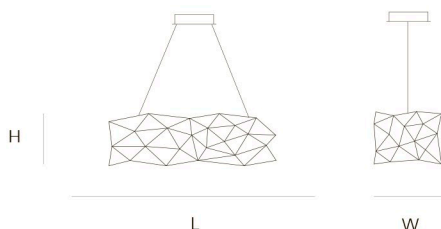

DIMENSIONS

L 80 cm 31,5 inch
H 35 cm 13,8 inch
W 35 cm 13,8 inch

CANOPY

Ø 20 cm 7,9 inch
H 5 cm 2,0 inch

CABLE LENGTH

Up to 200 cm 78,7 inch

LIGHTSOURCE

35x led E10, 12V/0.33W,
2600K, 805 LM

FINISH

Nickel
Brass
Black Brass

TYPE.NR

● 11-8330-1E
● 11-8330-2E
● 11-8330-4E

4 5 63x63x85cm
1 2 34x34x17cm

STANDARD The fixture is supplied with lamps. Black canopy with cover plate in matching colour of the fixture. Leading and trailing edge dimmable. Nickel, natural brass or blackened natural brass. Brass will turn darker in time and can show stains.

OPTIONAL Downlight led 2700K 12V – 3W.
3000K or 3500K led.

UNIVERSE 125 by Jan Pauwels

All the stars of the universe captured in one fixture. Random placed E10 light bulbs and tiny metal rods are the only two basic elements of this light fixture. They give the fixture its structure and shape. Every Universe is handmade, the E10 lamps are placed randomly, making every model unique. (see model Cosmos for the version with led circuit boards)

DIMENSIONS

L	125 cm	49,2 inch
H	40 cm	15,7 inch
W	50 cm	19,7 inch

CANOPY

Ø	20 cm	7,9 inch
H	5 cm	2,0 inch

CABLE LENGTH

Up to 200 cm 78,7 inch

LIGHTSOURCE

50x led E10, 12V/0.33W, 2600K, 1150 LM