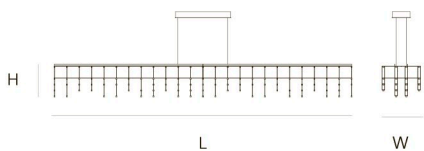

DIMENSIONS

L	300 cm	118,1 inch
H	30,5 cm	12,0 inch
W	40 cm	15,7 inch

CANOPY

L	60 cm	23,6 inch
H	10 cm	3,9 inch
W	20 cm	7,9 inch

CABLE LENGTH

Up to 200 cm 78,7 inch

LIGHTSOURCE

258x led E10, 12V/0.33W, 2600K, 5934 LM

16 60 310x51x50cm

FINISH

Nickel
Brass
Black Brass

TYPE.NR

● 11-8349-1E
● 11-8349-2E
● 11-8349-4E

STANDARD The fixture is supplied with lamps. Black canopy with cover plate in matching colour of the fixture. Leading and trailing edge dimmable. Nickel, natural brass or blackened natural brass. Brass will turn darker in time and can show stains.

OPTIONAL 3000K or 3500K led.