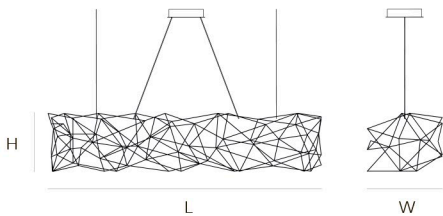

DIMENSIONS

L	150 cm	59,1 inch
H	40 cm	15,7 inch
W	50 cm	19,7 inch

CANOPY

Ø	20 cm	7,9 inch
H	5 cm	2,0 inch

CABLE LENGTH

Up to 200 cm 78,7 inch

LIGHTSOURCE

55x led E10, 12V/0.33W, 2600K, 1265 LM

FINISH

Nickel
Brass
Black Brass

TYPE.NR

● 11-8341-1
● 11-8341-2
● 11-8341-4

2	10	65x50x200cm
2,5	3	60x30x25cm

STANDARD The fixture is supplied with lamps. Black canopy with cover plate in matching colour of the fixture. Leading and trailing edge dimmable. Nickel, natural brass or blackened natural brass. Brass will turn darker in time and can show stains.

OPTIONAL Downlight led 2700K 12V – 3W.
3000K or 3500K led.

UNIVERSE 180 by Jan Pauwels

All the stars of the universe captured in one fixture. Random placed E10 light bulbs and tiny metal rods are the only two basic elements of this light fixture. They give the fixture its structure and shape. Every Universe is handmade, the E10 lamps are placed randomly, making every model unique. (see model Cosmos for the version with led circuit boards)