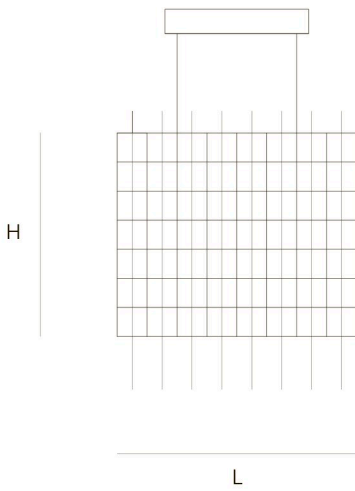

DIMENSIONS

L 87,5 cm 34,4 inch
H 37,5 cm 14,8 inch
W 39,5 cm 15,6 inch

CABLE LENGTH

Up to 200 cm 78,7 inch

FINISH

Nickel
Brass
Black Brass

TYPE.NR

● 11-8343-3E
● 11-8343-3-2E
● 11-8343-3-4E

CANOPY

L 60 cm 23,6 inch
H 6 cm 2,4 inch
W 20 cm 7,9 inch

LIGHTSOURCE
128x led E10, 12V/0.33W,
2600K, 2944 LM

4,5 15 97x49x51cm

STANDARD The fixture is supplied with lamps. Black canopy with cover plate in matching colour of the fixture. Leading and trailing edge dimmable. Nickel, natural brass or blackened natural brass. Brass will turn darker in time and can show stains.

DIMENSIONS

L	104 cm	40,9 inch
H	85 cm	33,5 inch
W	104 cm	40,9 inch

CANOPY

L	59,5 cm	23,4 inch
H	10 cm	3,9 inch
W	37,5 cm	14,8 inch

CABLE LENGTH

Up to 200 cm 78,7 inch

LIGHTSOURCE

548x led E10, 12V/0.33W, 2600K, 12604 LM

DIMENSIONS

L	150 cm	59,1 inch
H	30,5 cm	12,0 inch
W	40 cm	15,7 inch

CANOPY

L	60 cm	23,6 inch
H	10 cm	3,9 inch
W	20 cm	7,9 inch

CABLE LENGTH

Up to 200 cm 78,7 inch

LIGHTSOURCE

135x led E10, 12V/0.33W, 2600K, 3105 LM