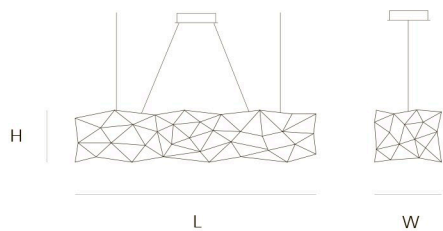

DIMENSIONS

L	180 cm	70,9 inch
H	40 cm	15,7 inch
W	50 cm	19,7 inch

CANOPY

Ø	20 cm	7,9 inch
H	5 cm	2,0 inch

CABLE LENGTH

Up to 200 cm 78,7 inch

LIGHTSOURCE

60x led E10, 12V/0.33W, 2600K, 1380 LM

FINISH

Nickel
Brass
Black Brass

TYPE.NR

● 11-8344-1E
● 11-8344-2E
● 11-8344-4E

2	5	65x50x200cm
2,5	3	34x34x17cm

STANDARD The fixture is supplied with lamps. Black canopy with cover plate in matching colour of the fixture. Leading and trailing edge dimmable. Nickel, natural brass or blackened natural brass. Brass will turn darker in time and can show stains.

OPTIONAL Downlight led 2700K 12V – 3W.
3000K or 3500K led.

UNIVERSE 200 by Jan Pauwels

All the stars of the universe captured in one fixture. Random placed E10 light bulbs and tiny metal rods are the only two basic elements of this light fixture. They give the fixture its structure and shape. Every Universe is handmade, the E10 lamps are placed randomly, making every model unique. (see model Cosmos for the version with led circuit boards)