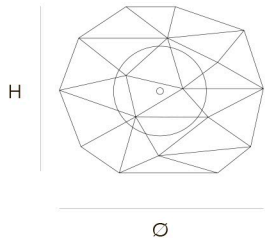

UNIVERSE 30 WALL/ CEILING by Jan Pauwels

All the stars of the universe captured in one fixture. Random placed E10 light bulbs and tiny metal rods are the only two basic elements of this light fixture. They give the fixture its structure and shape. Every Universe is handmade, the E10 lamps are placed randomly, making every model unique. (see model Cosmos for the version with led circuit boards)

DIMENSIONS

Ø 30 cm 11,8 inch
H 10 cm 3,9 inch

LIGHTSOURCE

18x led E10, 12V/0.33W,
2600K, 414 LM

FINISH

Nickel
Brass
Black Brass

TYPE.NR

● 11-8365-1
● 11-8365-2
● 11-8365-4

CANOPY

Ø 14 cm 5,5 inch
H 4,5 cm 1,8 inch

1 3 34x34x34cm

STANDARD The fixture is supplied with lamps. Black canopy with cover plate in matching colour of the fixture. Leading and trailing edge dimmable. Nickel, natural brass or blackened natural brass. Brass will turn darker in time and can show stains.

OPTIONAL Downlight led 2700K 12V – 3W.
3000K or 3500K led.

UNIVERSE SQUARE DOUBLE by Jan Pauwels

Universe Square is structured but still harmonious. Modular placed E10 light bulbs and tiny metal rods are the only two basic elements of this light fixture. They give the fixture its structure and shape. (see model Cosmos Square for the version with led circuit boards)