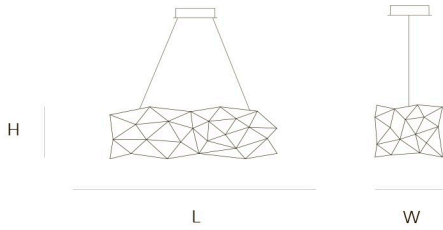

DIMENSIONS

L 80 cm 31,5 inch
H 35 cm 13,8 inch
W 35 cm 13,8 inch

CANOPY

Ø 20 cm 7,9 inch
H 5 cm 2,0 inch

CABLE LENGTH

Up to 200 cm 78,7 inch

LIGHTSOURCE

35x led E10, 12V/0.33W,
2600K, 805 LM

FINISH

Nickel
Brass
Black Brass

TYPE.NR

● 11-8330-1E
● 11-8330-2E
● 11-8330-4E

4 5 63x63x85cm
1 2 34x34x17cm

STANDARD The fixture is supplied with lamps. Black canopy with cover plate in matching colour of the fixture. Leading and trailing edge dimmable. Nickel, natural brass or blackened natural brass. Brass will turn darker in time and can show stains.

OPTIONAL Downlight led 2700K 12V – 3W.
3000K or 3500K led.

UNIVERSE 125 by Jan Pauwels

All the stars of the universe captured in one fixture. Random placed E10 light bulbs and tiny metal rods are the only two basic elements of this light fixture. They give the fixture its structure and shape. Every Universe is handmade, the E10 lamps are placed randomly, making every model unique. (see model Cosmos for the version with led circuit boards)

DIMENSIONS

L	125 cm	49,2 inch
H	40 cm	15,7 inch
W	50 cm	19,7 inch

CANOPY

Ø	20 cm	7,9 inch
H	5 cm	2,0 inch

CABLE LENGTH

Up to 200 cm 78,7 inch

LIGHTSOURCE

50x led E10, 12V/0.33W, 2600K, 1150 LM